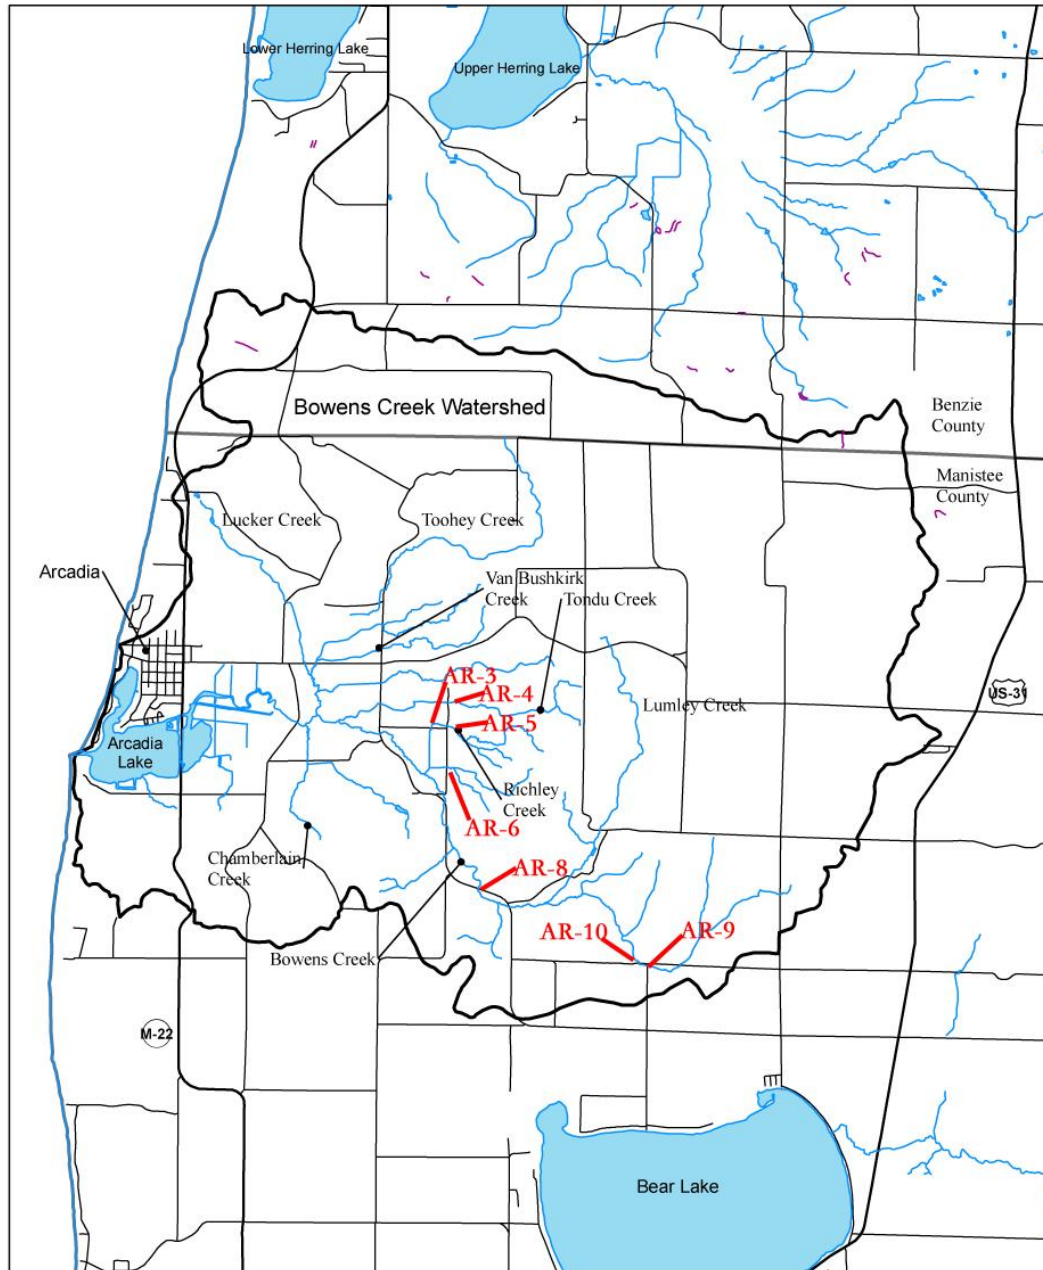

MARSH RESTORATION

BOWEN'S CREEK

10

DEGREES COOLER

improving habitat for
trout, sculpins and
other cold-water
species

3,700

FEET OF RIVERINE HABITAT

added when re-routing
Bowen's Creek from an
old ditch

6

ACRES OF SHALLOWS

constructed for wildlife
habitat and feeding

Arcadia Marsh

A&BRR Railroad ~ 1893 from Arcadia to Copemish
Photo courtesy of Arcadia Area History Museum

Bowen's Creek & Arcadia Marsh

Figure 1. Bowens Creek watershed.

Scrapes

Invasive Plant~Phragmites

Monitoring

Seed collection

Native Seeds

Enjoying the Marsh

Marsh Monitoring Program

Focal Species —
indicators