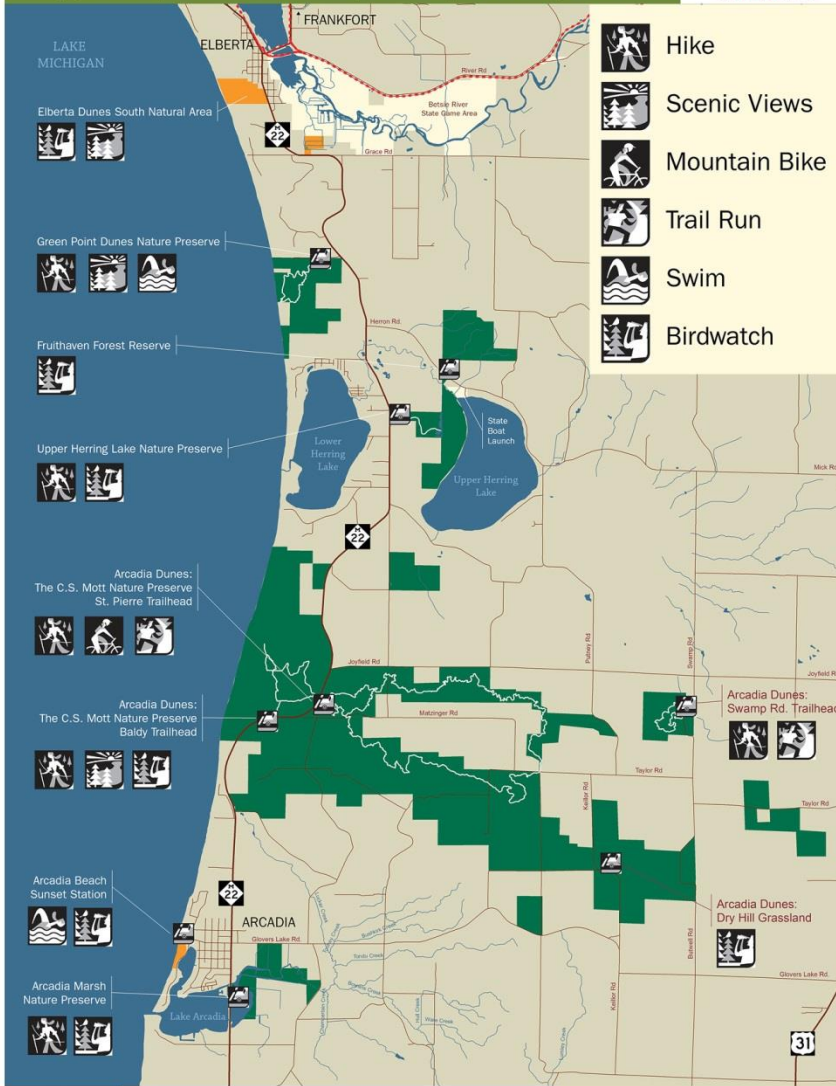

M22 CORRIDOR RECREATION

GTRLC.ORG

- Hike
- Scenic Views
- Mountain Bike
- Trail Run
- Swim
- Birdwatch

LEGEND

- Other Lands Open to the Public
- Betsie Valley Trail
- GTRLC Nature Preserves
- GTRLC Preserve Trails
- Other GTRLC Protected Lands