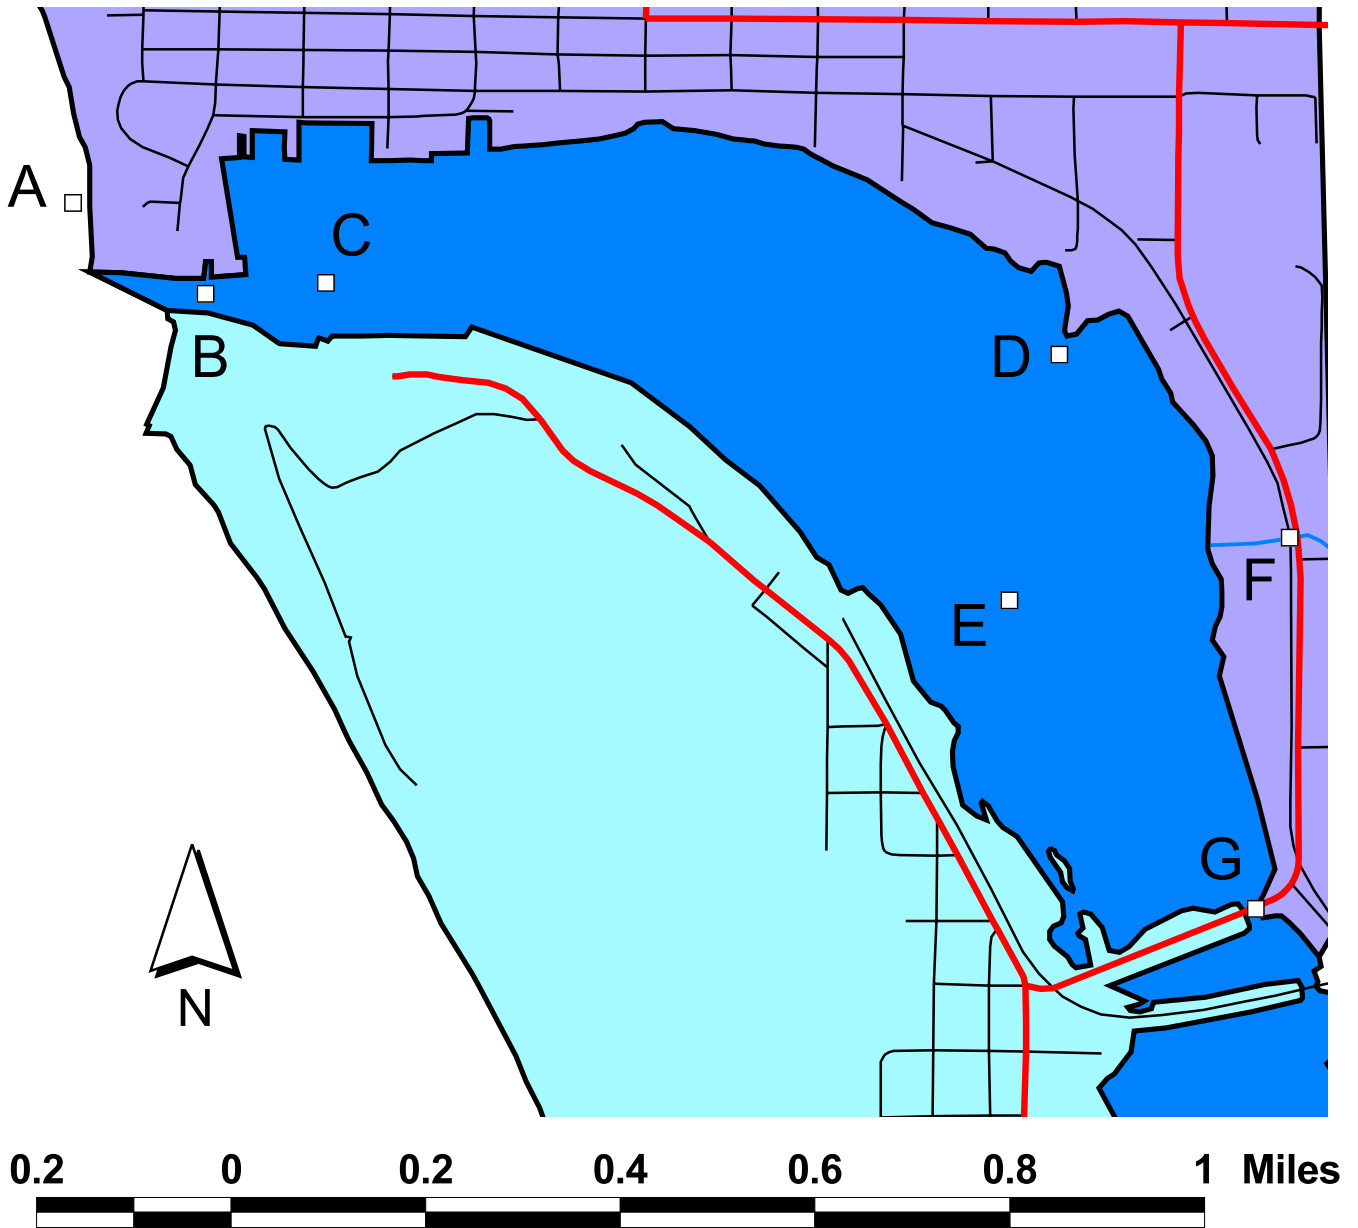

Betsie Bay Water Quality Monitoring Sites

1:12500

Created By:
Kyle Axtell
Benzie Conservation District
July 23, 2007

- Sample Sites
- ↗ Highways
- ↘ Roads
- Lakes
- ↙ Streams
- City of Frankfort
- Village of Elberta